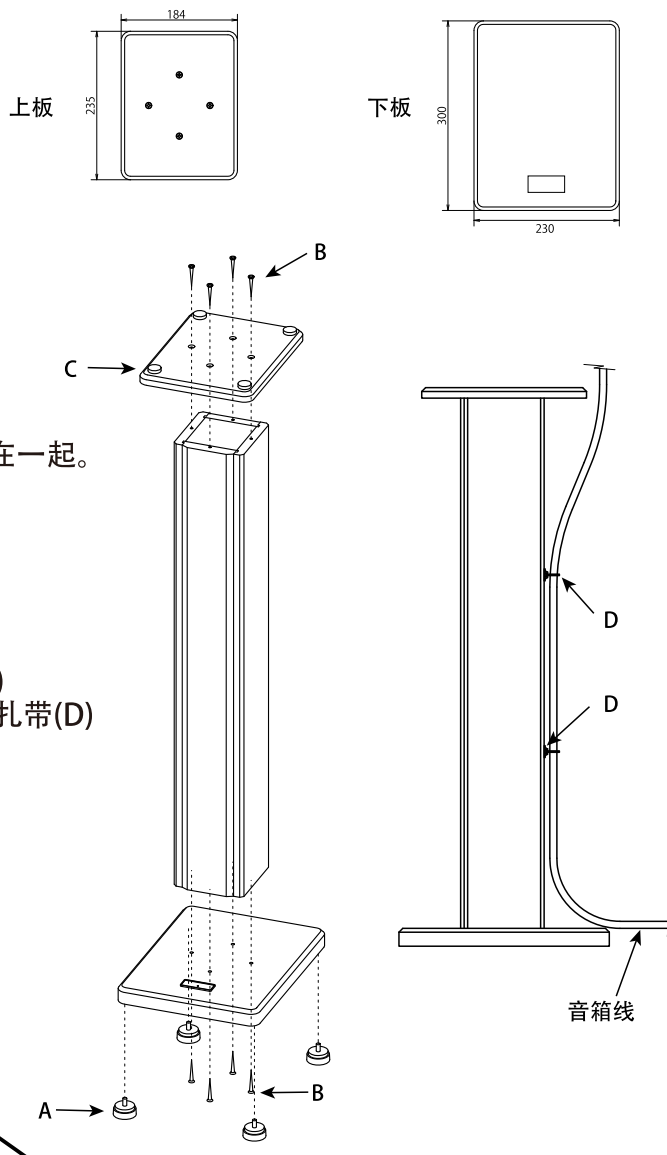

⚠ 注意

- 组装或搬运本产品时, 请小心轻放。
- 请在平坦的地面上设置和安装。
- 本产品不防水。
- 避免在阳光直射、炉灶附近或潮湿干燥的地方使用, 以免造成产品变形、变色、火灾等事故。
- 请勿在有油烟、蒸汽的地方或室外使用。
- 请勿使用稀释剂或含甲苯类清洁剂来清洁本产品, 这可能会导致变色或涂层剥落, 严重影响产品的性能和质量。

组装和调整方法

部品清单		
	名称	数量
	支架	2
	上板	2
	下板	2
A	底脚	8
B	自攻螺丝	16
C	防滑垫	8
D	塑胶扎带	4
	安装底座	4

第一步: 用自攻螺丝(B)将支架和上、下板固定连接在一起。

支架两侧的螺丝孔相同。

第二步: 安装底脚(A)

第三步: 在四角位置安装防滑垫(C)

固定位置: 距每个角位约5mm

***防滑垫不可重复使用, 固定安装时请注意。

注意: 1, 支架组装完成后如有晃动, 请调整底脚(A)

2, 本产品附带固定音箱线的安装底座和塑胶扎带(D)
请参见右图安装。