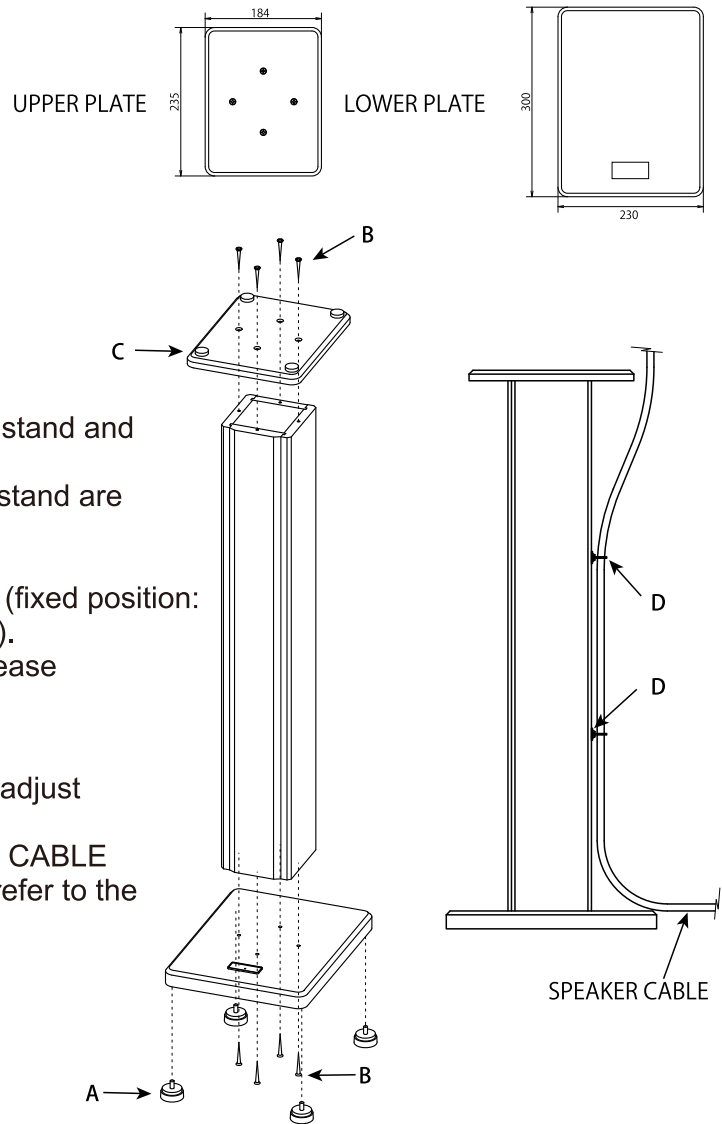

ASSEMBLY AND ADJUSTMENT METHOD

| PARTS LIST | | |
|------------|----------------|-------|
| | PARTS NAME | Q'TY |
| | SUPPORT | 2pcs |
| | UPPER PLATE | 2pcs |
| | LOWER PLATE | 2pcs |
| A | LEG | 8pcs |
| B | TAPPING SCREWS | 16pcs |
| C | GASKET | 8pcs |
| D | CABLE TIES | 4pcs |
| | MOUNT BASE | 4pcs |

Step 1: Use tapping screws(B) to connect the stand and the upper and lower plates together.
The screw holes on both sides of the stand are identical.

Step 2: Install LEG(A).

Step 3: Install GASKET(C) at the four corners (fixed position: approximately 5mm from each corner).